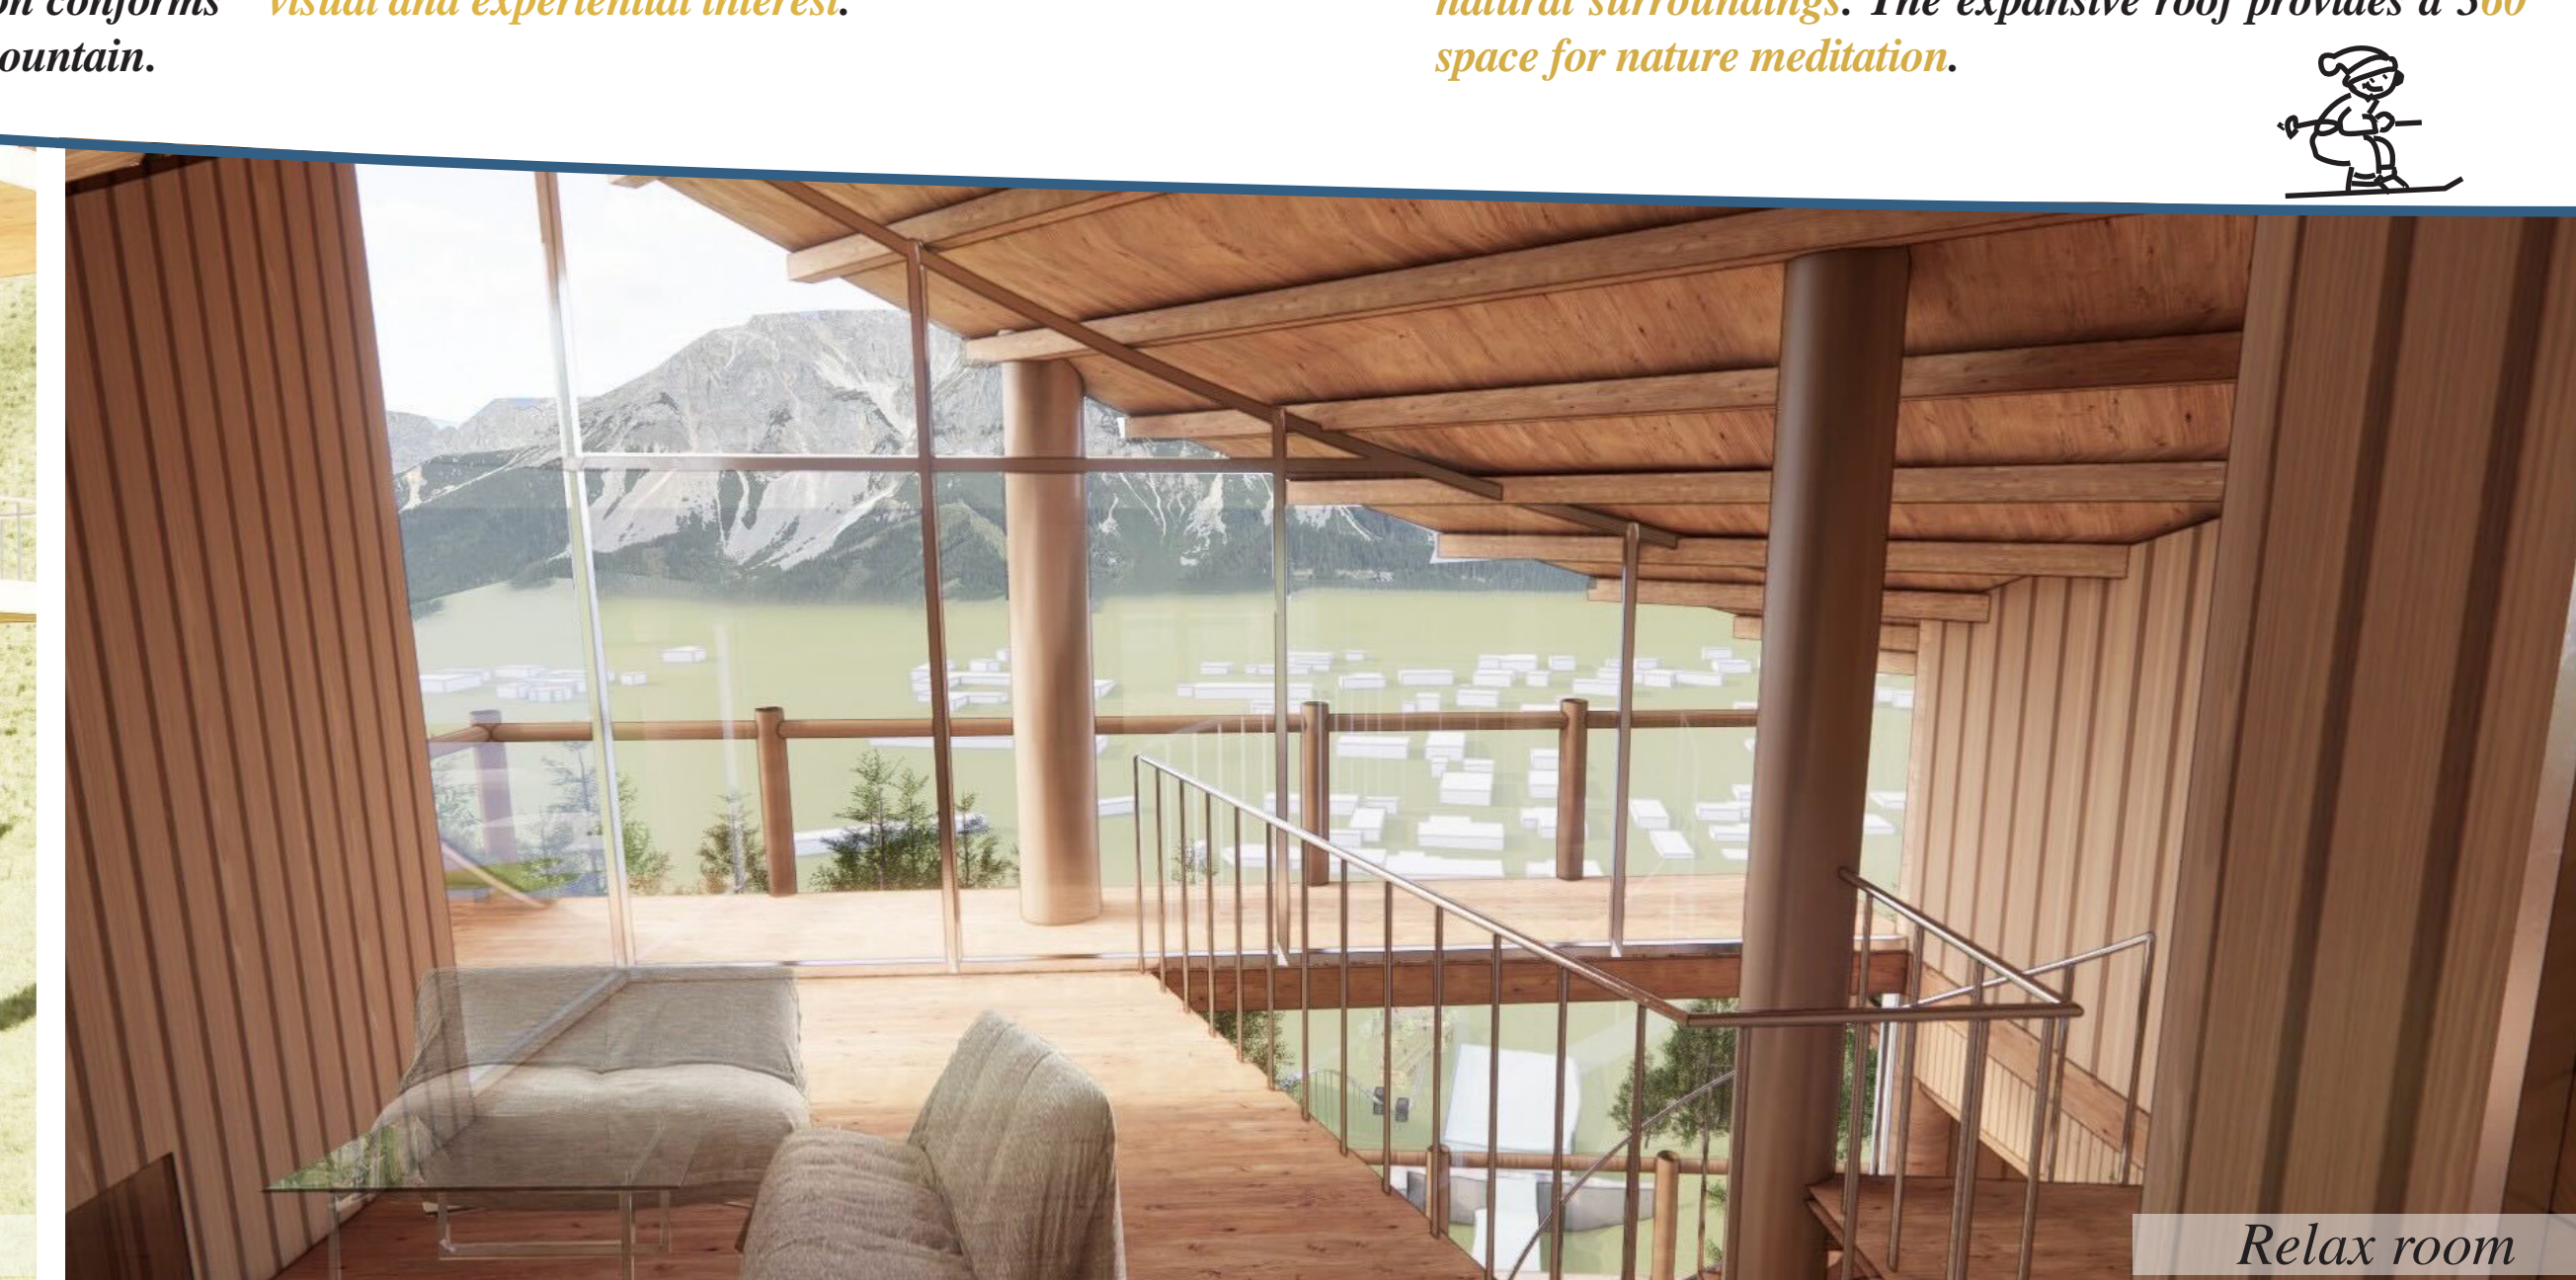

## Complex&Dimensional eave lines

Adjust the angle of the volume to the mountain range to create a void. Complex, dimensional eave lines enhance both aesthetics and functionality. They efficiently manage rainwater runoff, protecting the building's facade and foundation, while providing improved shading. This helps reduce energy consumption by minimizing heat gain. The design approach adds a unique visual appeal to the building. Moreover, this type of roof construction conforms to the natural contours of the mountain.

## Bark-covered log columns

Insert a row of random columns as if you were in a forest. It includes effective utilization of space and light, improved air circulation, and enhanced visual depth and dynamism. By creating open spaces, it fosters better interpersonal interaction and flow. This approach not only enhances the functionality and comfort of the building but also increases its aesthetic value, making it a unique focal point of both visual and experiential interest.

## Living roof

This type of roof involves laying a layer of soil and planting green vegetation on top. It not only provides excellent insulation and moisture retention but also reduces rainwater runoff. Additionally, green roofs help increase biodiversity and support urban ecological systems. These roofs are not just functional; they add a unique aesthetic to buildings, blending them more harmoniously with their natural surroundings. The expansive roof provides a 360° space for nature meditation.

Sauna

Relax room