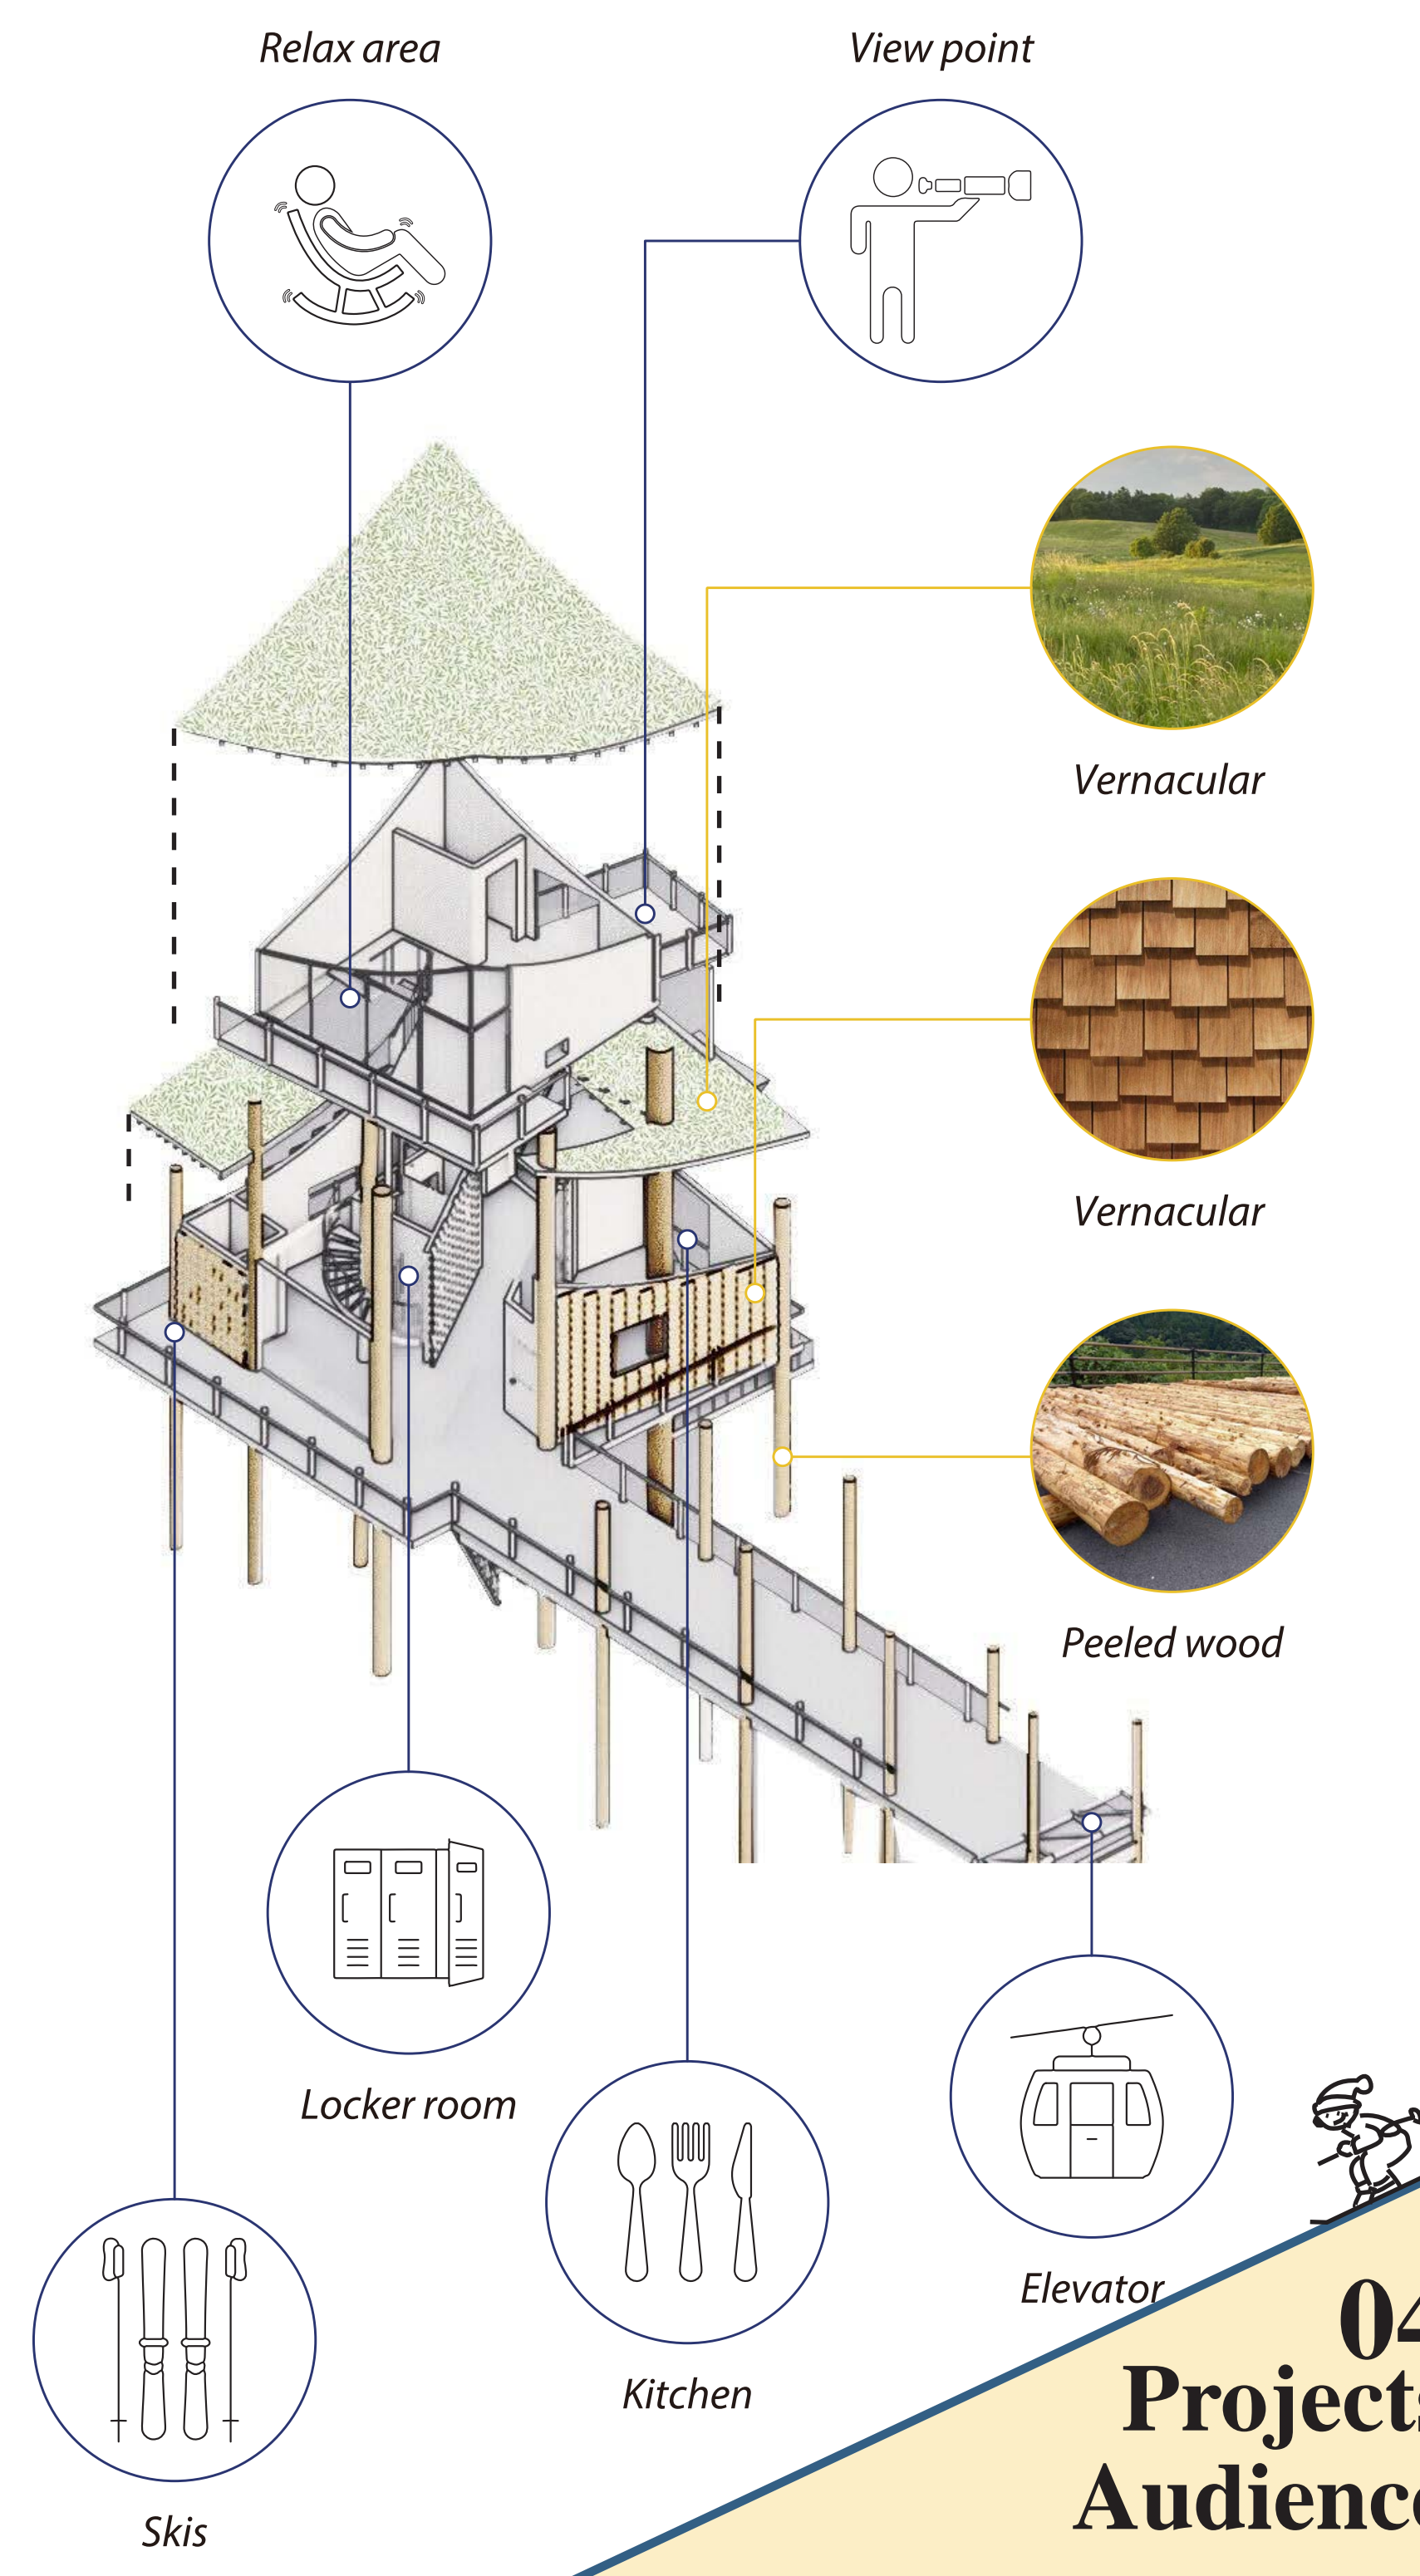

Axon - Starting stage

Watching ski jumps on Roof Hill