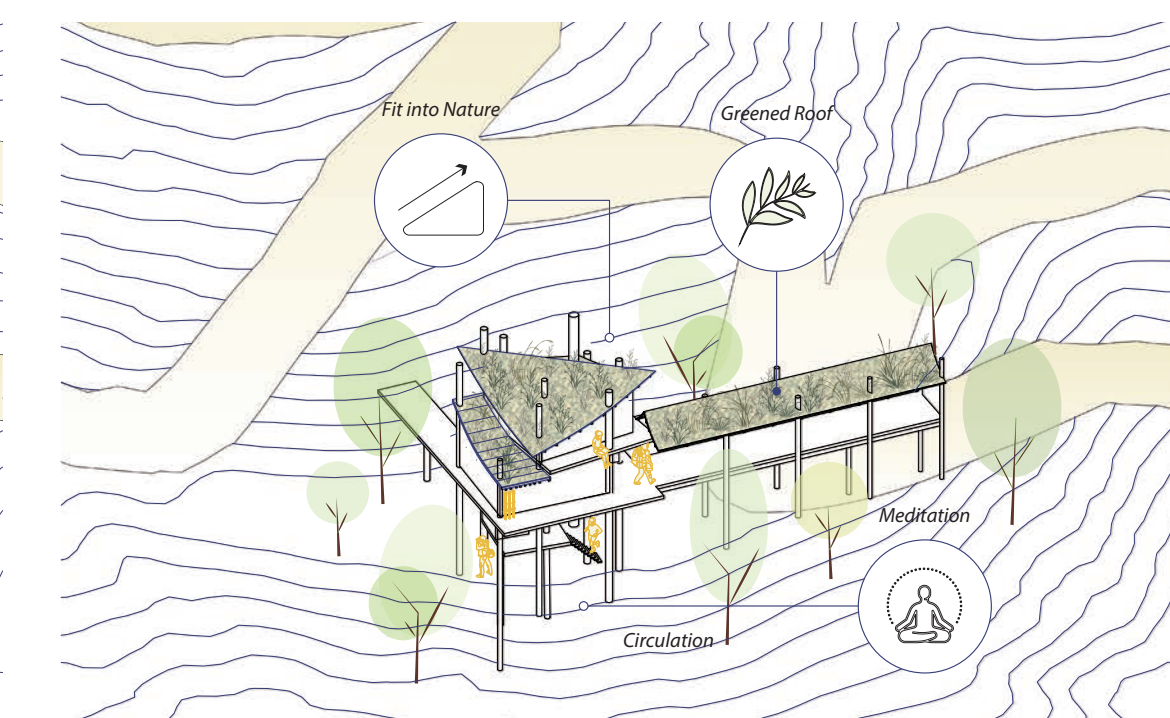

## Complex&Dimensional eave lines

Adjust the angle of the volume to the mountain range to create a void. Complex, dimensional eave lines enhance both aesthetics and functionality. They efficiently manage rainwater runoff, protecting the building's facade and foundation, while providing improved shading. This helps reduce energy consumption by minimizing heat gain. The design approach adds a unique visual appeal to the building. Moreover, this type of roof construction conforms to the natural contours of the mountain.

## Bark-covered log columns

Insert a row of random columns as if you were in a forest. It includes effective utilization of space and light, improved air circulation, and enhanced visual depth and dynamism. By creating open spaces, it fosters better interpersonal interaction and flow. This approach not only enhances the functionality and comfort of the building but also increases its aesthetic value, making it a unique focal point of both visual and experiential interest.

## Living roof

This type of roof involves laying a layer of soil and planting green vegetation on top. It not only provides excellent insulation and moisture retention but also reduces rainwater runoff. Additionally, green roofs help increase biodiversity and support urban ecological systems. These roofs are not just functional; they add a unique aesthetic to buildings, blending them more harmoniously with their natural surroundings. The expansive roof provides a 360° space for nature meditation.