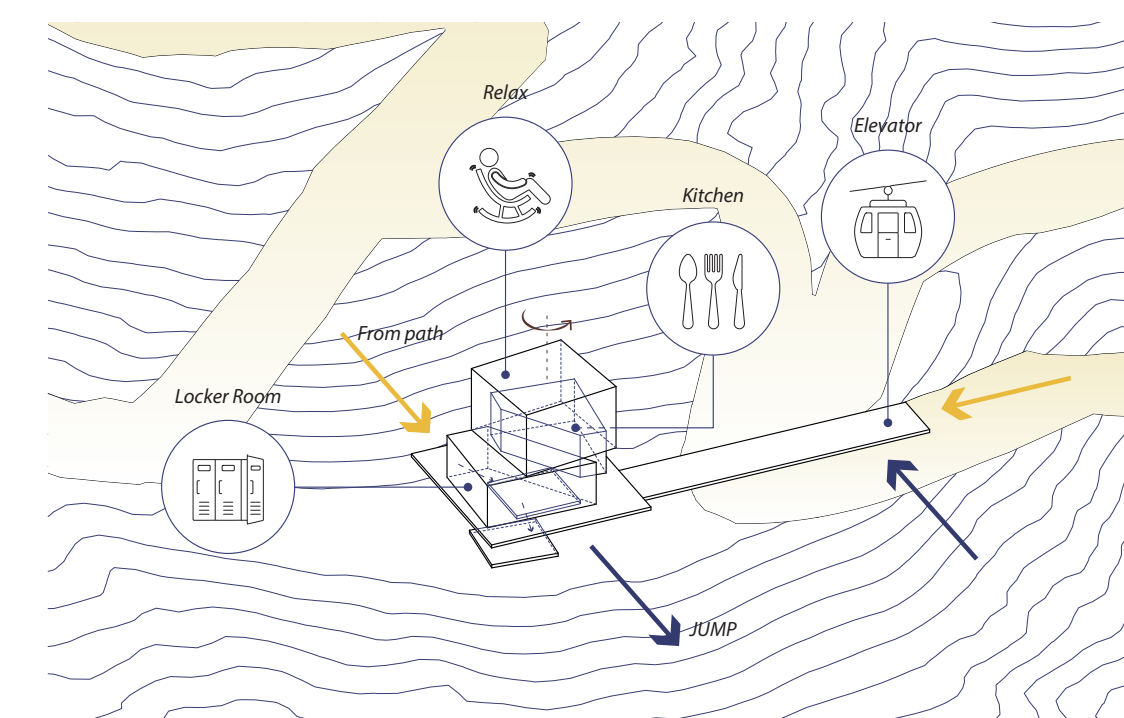

## Complex&Dimensional eave lines

Adjust the angle of the volume to the mountain range to create a void. Complex, dimensional eave lines enhance both aesthetics and functionality. They efficiently manage rainwater runoff, protecting the building's facade and foundation, while providing improved shading. This helps reduce energy consumption by minimizing heat gain. The design approach adds a unique visual appeal to the building. Moreover, this type of roof construction conforms to the natural contours of the mountain.