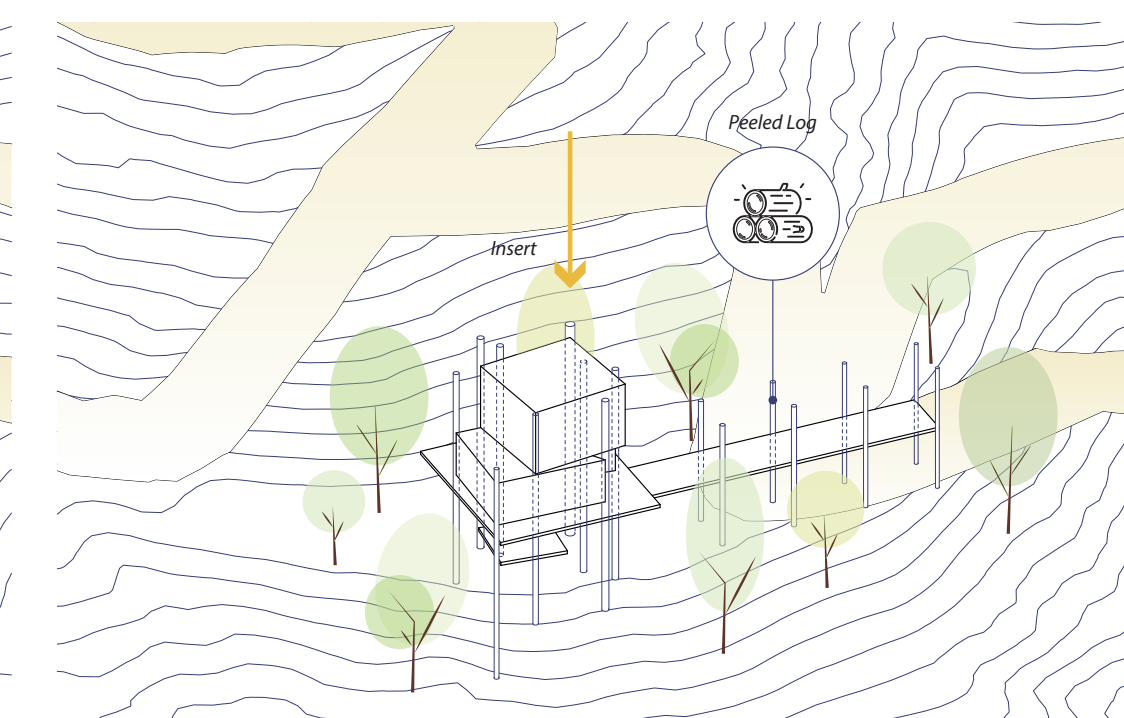

Bark-covered log columns

Insert a row of random columns as if you were in a forest. It includes effective utilization of space and light, improved air circulation, and enhanced visual depth and dynamism. By creating open spaces, it fosters better interpersonal interaction and flow. This approach not only enhances the functionality and comfort of the building but also increases its aesthetic value, making it a unique focal point of both visual and experiential interest.