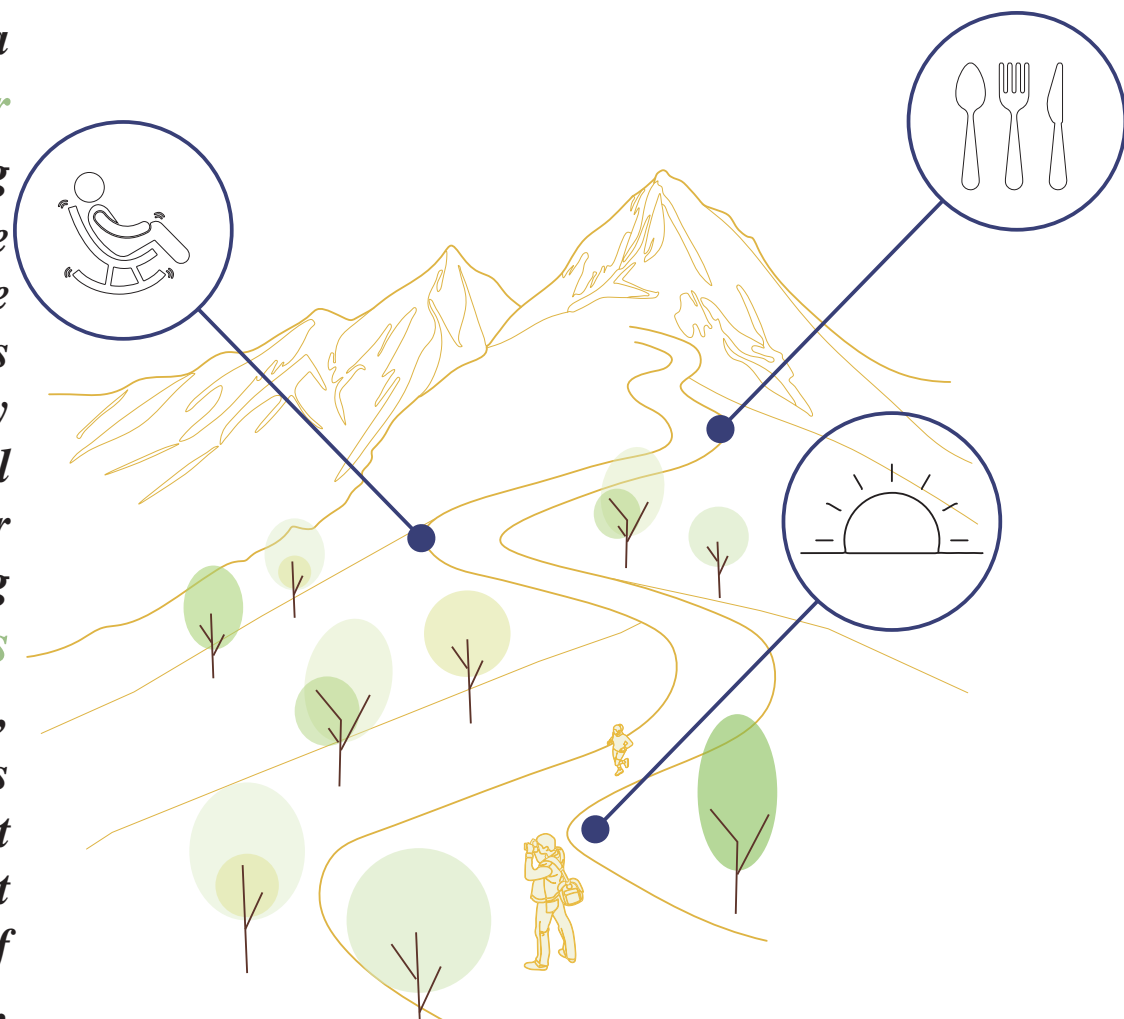

Restaurant